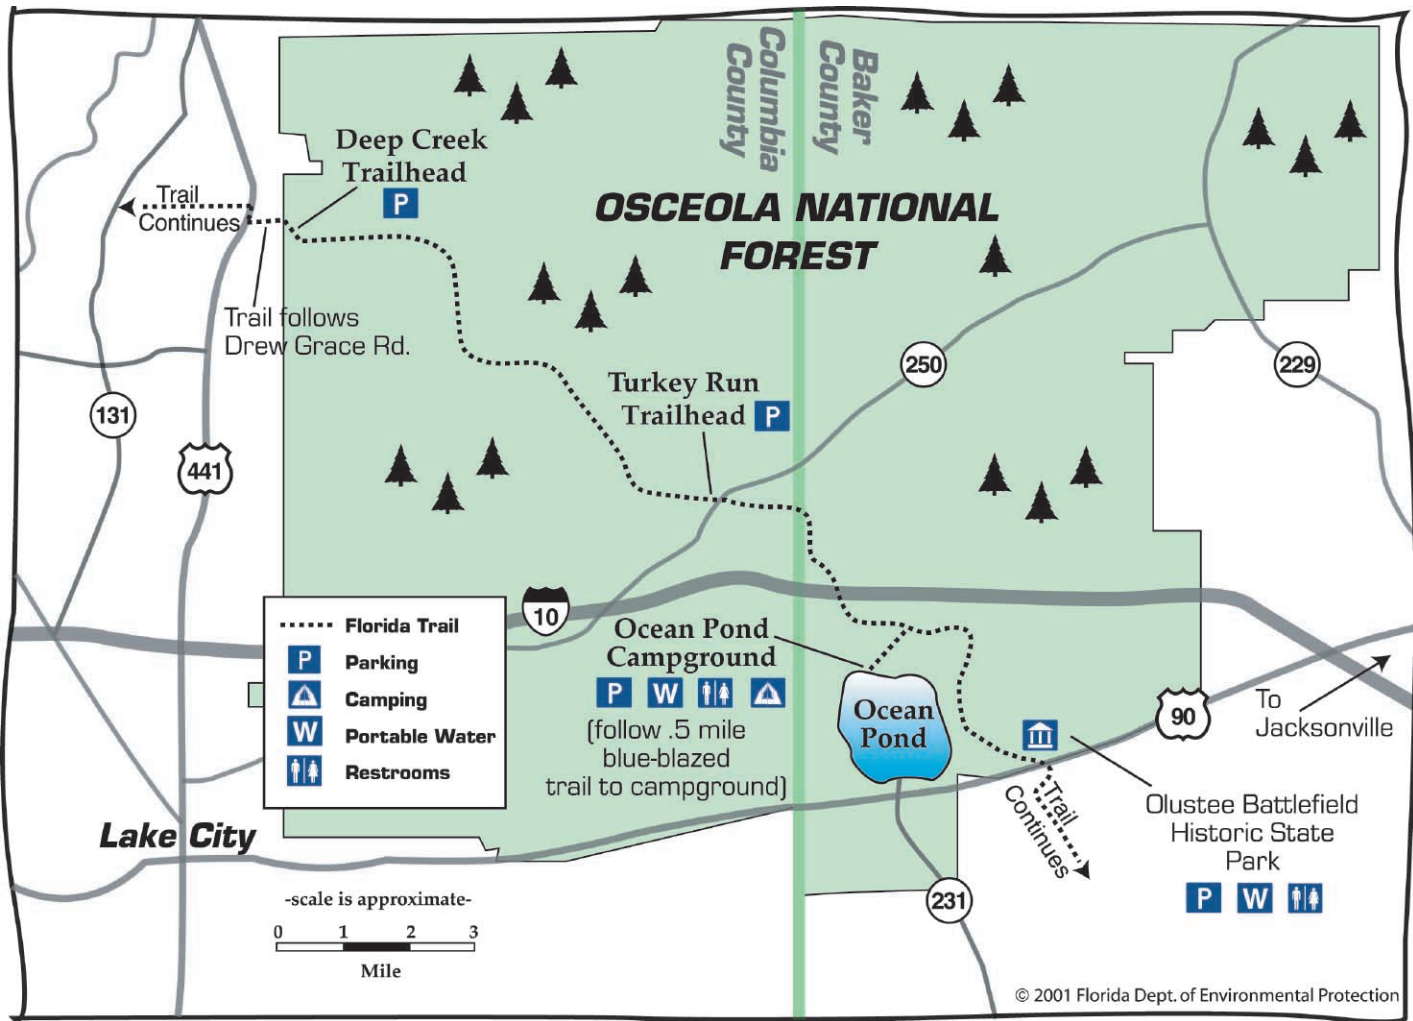

Osceola National Forest~The Florida Trail

The Florida Trail in the Osceola National Forest is certified as Florida National Scenic Trail. The entire length of the trail in the National Forest is also designated as part of the Florida Statewide Greenways and Trails System. The trail winds through pine-palmetto flatwoods and through swamps with cypress, black gum, bay and maple trees.

-continue-